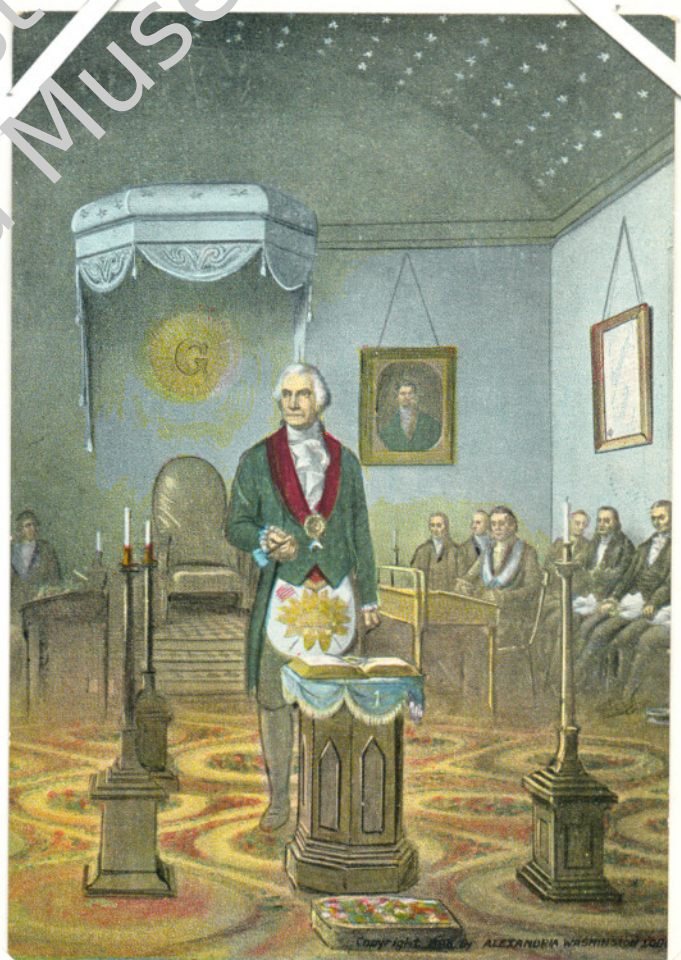

AN AMERICAN MASONIC PRESIDENT

GEORGE WASHINGTON

This portrait of him wearing his Masonic Regalia was painted from life and is the only authentic portrait of him in old age.

Here he is by the altar in Alexandria Lodge of which he was the first Master.